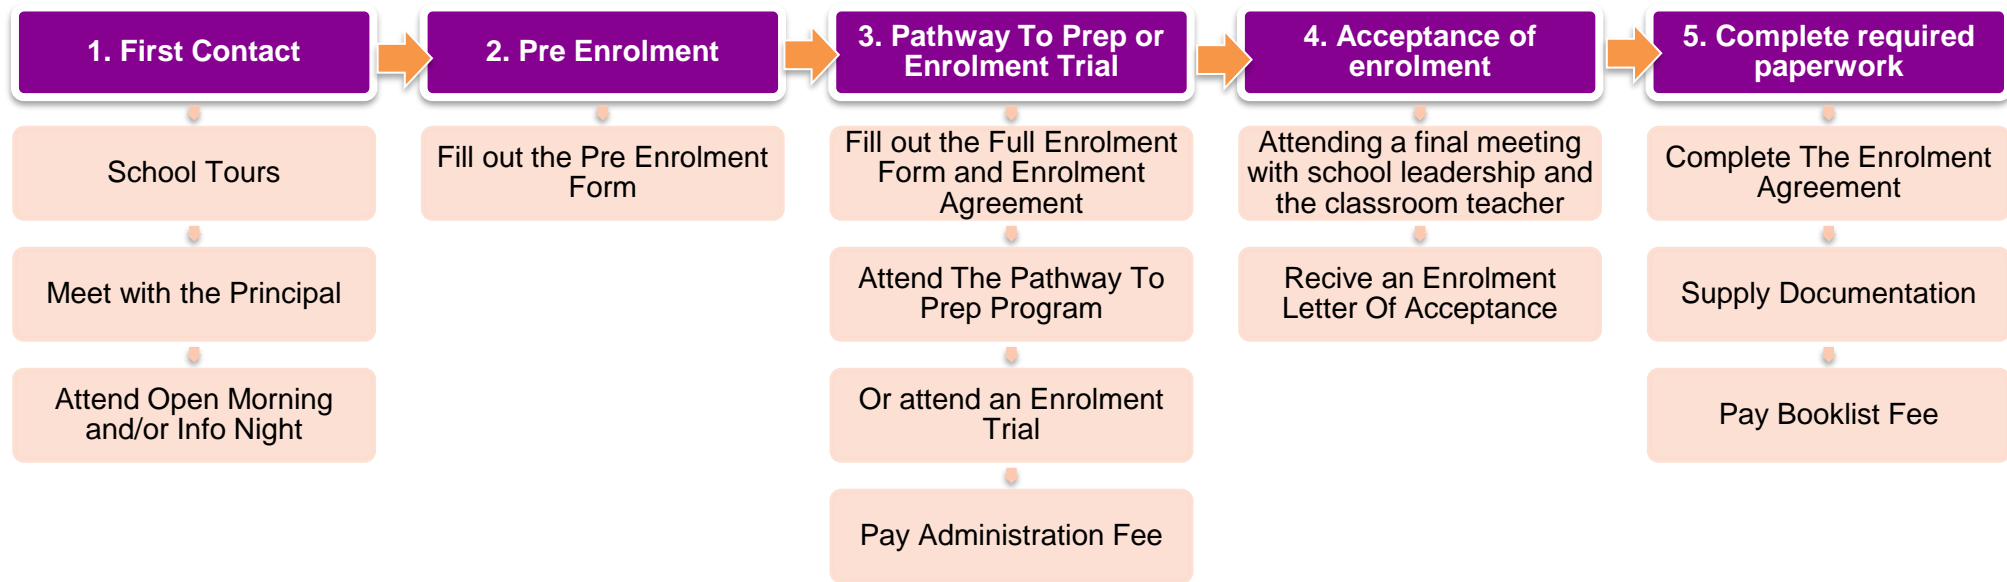

DAYLESFORD  
DharmaSchool  
Live to be kind. Learn to be wise.  
Enrolment Pathway

**First Contact:**  
When first contact is made between yourself and the school. You are invited to attending any upcoming Open Mornings/Info Nights and speak with the principal regarding your child's schooling needs. We will arrange a tour for you and your family to visit the school and get a feel for our learning environments.

**Pre Enrolment:**  
You will need to fill out the Pre-Enrolment Form, this indicates that you would like to enrol and are progressing with your intention to enrol at our school. The Pre-Enrolment Form assists us to keep in touch with you and in our forward planning for class sizes, facilities and teaching appointments. This is the initial form in the intake process, a full enrolment form is required prior to the child's attendance to ensure we have all the required information. We warmly invite you to attend our school community functions and become part of our extended community so that your family can stay in touch with our school's development.

**Pathway To Prep or Enrolment Trial:**  
In this step your child is experiencing the school setting, this helps you and the school to determine if we are a good fit for your child's needs. To participate in either the Pathway to Prep Program or an Enrolment Trial you will need to complete The Full Enrolment Form and Enrolment Agreement, and a \$50 administration fee needs to be paid.